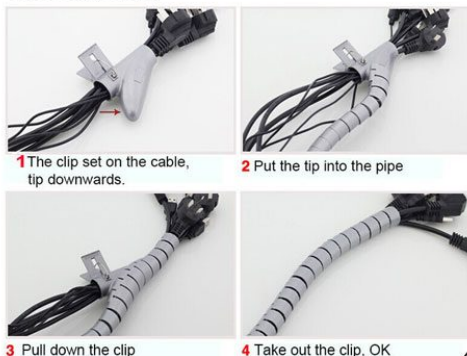

## Product Gallery

**Model:CB-TU22/2M**

**Model:CB-TU22/2M**

**Operating Steps:**

1 The clip set on the cable, tip downwards.

2 Put the tip into the pipe

3 Pull down the clip

4 Take out the clip, OK